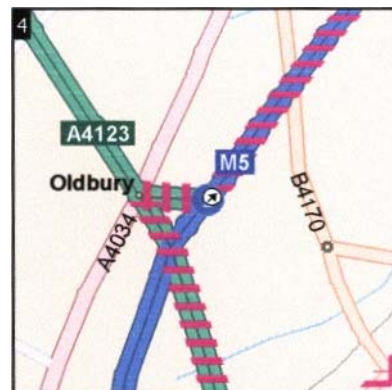

# England, United Kingdom

Nats House to Home  
80.5 miles, 1 hour, 24 minutes

09:00 mile 0.0  
U Depart Nats House on Local road(s) (North) For 0.3 mi

09:01 mile 0.3  
Turn LEFT (West) onto B4169 For 0.8 mi Towards Blackheath

09:04 mile 1.0  
Turn RIGHT (North) onto A4123 For 1.0 mi Towards Dudley

09:06 mile 2.0  
At M5 32, bear LEFT (North-East) onto M5 For 4.5 mi

09:12 mile 6.5  
At M5 38, bear RIGHT (North-East) onto M6 For 37.6 mi Towards Walsall

09:48 mile 44.1  
At M1 319, bear RIGHT (South) onto M1 For 32.5 mi Towards Northampton

10:17 mile 76.6  
At M1 314, turn RIGHT (South) onto  
A509 For 2.6 mi Towards Broughton

10:21 mile 79.2  
Turn LEFT (South) onto B4034 For 1.2 mi  
Towards Woughton on the Green

10:23 mile 80.3  
Turn LEFT (North-East) onto Local  
road(s) For 0.1 mi

10:24 mile 80.5 |  
Arrive Home

Copyright © 1988-1998 Microsoft Corp. and/or its suppliers. All rights reserved. © Crown Copyright 1997. All rights reserved