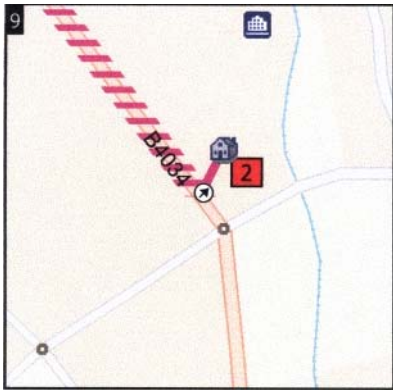

# England, United Kingdom

Nats House to Home  
80.5 miles, 1 hour, 24 minutes

09:00 mile 0.0  
U Depart Nats House on Local road(s) (North) For 0.3 mi

09:01 mile 0.3  
Turn LEFT (West) onto B4169 For 0.8 mi Towards Blackheath

09:04 mile 1.0  
Turn RIGHT (North) onto A4123 For 1.0 mi Towards Dudley

09:06 mile 2.0  
At M5 32, bear LEFT (North-East) onto M5 For 4.5 mi

09:12 mile 6.5  
At M5 38, bear RIGHT (North-East) onto M6 For 37.6 mi Towards Walsall

09:48 mile 44.1  
At M1 319, bear RIGHT (South) onto M1 For 32.5 mi Towards Northampton

10:17 mile 76.6  
At M1 314, turn RIGHT (South) onto  
A509 For 2.6 mi Towards Broughton

10:21 mile 79.2  
Turn LEFT (South) onto B4034 For 1.2 mi  
Towards Woughton on the Green

10:23 mile 80.3  
Turn LEFT (North-East) onto Local  
road(s) For 0.1 mi

10:24 mile 80.5 |  
Arrive Home

Copyright © 1988-1998 Microsoft Corp. and/or its suppliers. All rights reserved. © Crown Copyright 1997. All rights reserved