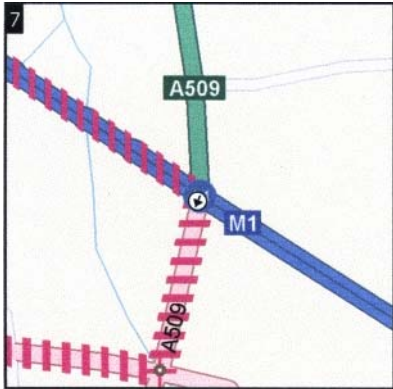

# England, United Kingdom

Nats House to Home  
80.5 miles, 1 hour, 24 minutes

09:00 mile 0.0  
U Depart Nats House on Local road(s) (North) For 0.3 mi

09:01 mile 0.3  
Turn LEFT (West) onto B4169 For 0.8 mi Towards Blackheath

09:04 mile 1.0  
Turn RIGHT (North) onto A4123 For 1.0 mi Towards Dudley

09:06 mile 2.0  
At M5 32, bear LEFT (North-East) onto M5 For 4.5 mi

09:12 mile 6.5  
At M5 38, bear RIGHT (North-East) onto M6 For 37.6 mi Towards Walsall

09:48 mile 44.1  
At M1 319, bear RIGHT (South) onto M1 For 32.5 mi Towards Northampton

10:17 mile 76.6  
At M1 314, turn RIGHT (South) onto  
A509 For 2.6 mi Towards Broughton

10:21 mile 79.2  
Turn LEFT (South) onto B4034 For 1.2 mi  
Towards Woughton on the Green

10:23 mile 80.3  
Turn LEFT (North-East) onto Local  
road(s) For 0.1 mi

10:24 mile 80.5 |  
Arrive Home

Copyright © 1988-1998 Microsoft Corp. and/or its suppliers. All rights reserved. © Crown Copyright 1997. All rights reserved