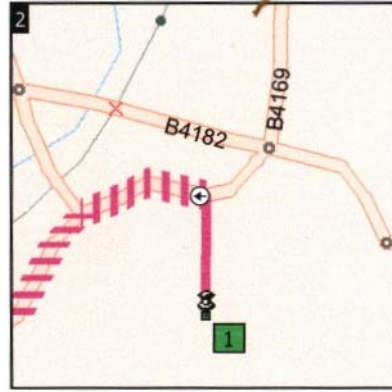

# England, United Kingdom

Nats House to Home  
80.5 miles, 1 hour, 24 minutes

09:00 mile 0.0  
U Depart Nats House on Local road(s) (North) For 0.3 mi

09:01 mile 0.3  
Turn LEFT (West) onto B4169 For 0.8 mi Towards Blackheath

09:04 mile 1.0  
Turn RIGHT (North) onto A4123 For 1.0 mi Towards Dudley

09:06 mile 2.0  
At M5 32, bear LEFT (North-East) onto M5 For 4.5 mi

09:12 mile 6.5  
At M5 38, bear RIGHT (North-East) onto M6 For 37.6 mi Towards Walsall

09:48 mile 44.1  
At M1 319, bear RIGHT (South) onto M1 For 32.5 mi Towards Northampton

10:17 mile 76.6  
At M1 314, turn RIGHT (South) onto  
A509 For 2.6 mi Towards Broughton

10:21 mile 79.2  
Turn LEFT (South) onto B4034 For 1.2 mi  
Towards Woughton on the Green

10:23 mile 80.3  
Turn LEFT (North-East) onto Local  
road(s) For 0.1 mi

10:24 mile 80.5 |  
Arrive Home

Copyright © 1988-1998 Microsoft Corp. and/or its suppliers. All rights reserved. © Crown Copyright 1997. All rights reserved