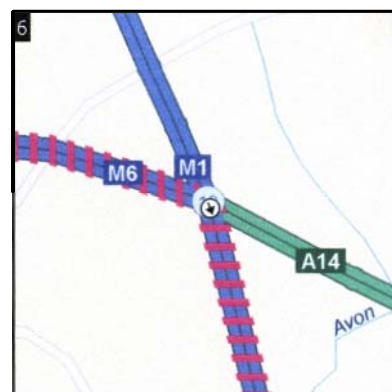

# England, United Kingdom

Nats House to Home  
80.5 miles, 1 hour, 24 minutes

09:00 mile 0.0  
U Depart Nats House on Local road(s) (North) For 0.3 mi

09:01 mile 0.3  
Turn LEFT (West) onto B4169 For 0.8 mi Towards Blackheath

09:04 mile 1.0  
Turn RIGHT (North) onto A4123 For 1.0 mi Towards Dudley

09:06 mile 2.0  
At M5 32, bear LEFT (North-East) onto M5 For 4.5 mi

09:12 mile 6.5  
At M5 38, bear RIGHT (North-East) onto M6 For 37.6 mi Towards Walsall

09:48 mile 44.1  
At M1 319, bear RIGHT (South) onto M1 For 32.5 mi Towards Northampton

10:17 mile 76.6  
At M1 314, turn RIGHT (South) onto  
A509 For 2.6 mi Towards Broughton

10:21 mile 79.2  
Turn LEFT (South) onto B4034 For 1.2 mi  
Towards Woughton on the Green